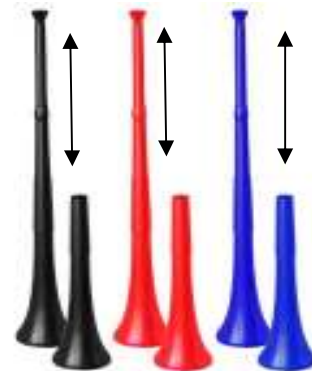

POWER HORN

Blank (no imprint)	36	72	108	252	504	1000 +
	6.34	5.25	4.41	3.75	3.50	3.39
						6 C

One colour (1 location)	36	72	108	252	504	1000 +
	12.09	8.72	6.87	5.32	4.75	4.49
2nd colour or 2nd location / ADD	5.14	3.18	2.48	1.72	1.43	1.27
Set up, film, PDF file approval and plate included						6 C

PHRED = Red plastic

PHBLUE = Blue plastic

PHBLACK = Black plastic

PHGREEN = Green plastic

Feature: They are TELESCOPIC

Size: 29 ½" long when opened

15 ½" long when retracted

Color stock: Red, blue and black

Imprint method: Pad printing; imprint area 2" x 2",
one side / one location and one color

Box: 24" long x 17" wide x 15" height

15 lbs approx.

36 horns per box

Delivery : 2 to 3 weeks after the final approval

Also available blank (without an imprint) and other plastic colours are available, e-mail for quote.

We strive to maintain prices at the lowest level. Occasionnally, prices change without notice due to circumstances beyond our control.